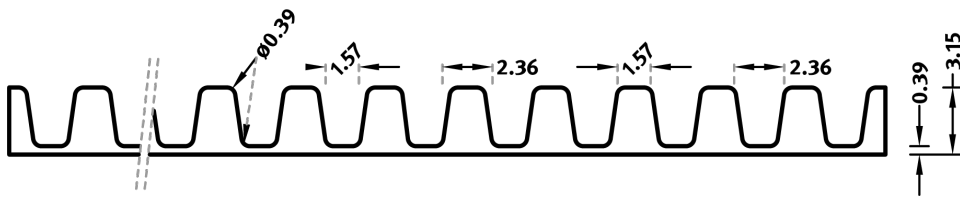

US FORMLINER HEADQUARTERS

Do you have a question about our products
and would like to get in touch? You can call us
on the following number:

706.549.6787

US Formliner Inc.

370 Commerce Blvd.

Athens GA 30606

USA

Phone: 706.549.6787

www.reckli.com/en/usa/