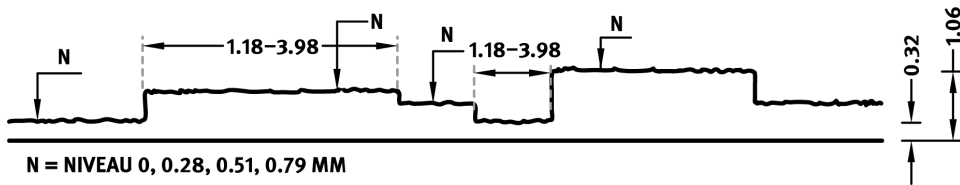

US FORMLINER HEADQUARTERS

Do you have a question about our products
and would like to get in touch? You can call us
on the following number:

706.549.6787

US Formliner Inc.
370 Commerce Blvd.
Athens GA 30606
USA
Phone: 706.549.6787
www.reckli.com/en/usa/