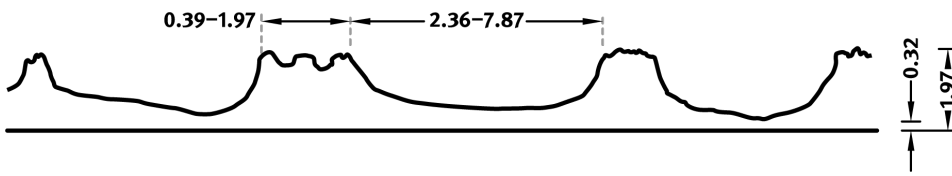

US FORMLINER HEADQUARTERS

Do you have a question about our products
and would like to get in touch? You can call us
on the following number:

706.549.6787

US Formliner Inc.
370 Commerce Blvd.
Athens GA 30606
USA
Phone: 706.549.6787
www.reckli.com/en/usa/