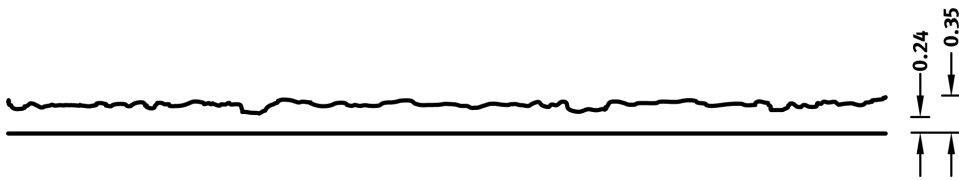

## RECKLI 2/103 LENA

A pattern with a coarse roughcast look with a granulation up to 0.15"

### DIMENSIONS

Uses	Dimensions (in)	Order Number
100	▲ 157.48 × ► 393.70	C 2103
10	-	-

coarse rough cast up to 4 mm

100-timer formliners are supplied in an individual dimension within the maximum indicated dimensions.

The specified widths of the 10-timer and 50-timer formliners are a fixed dimension and ensure the continuity of the structure in the case of linear patterns. The longitudinal direction of the pattern is variable and can be ordered from 1 m up to the maximum dimension in 50 cm steps.