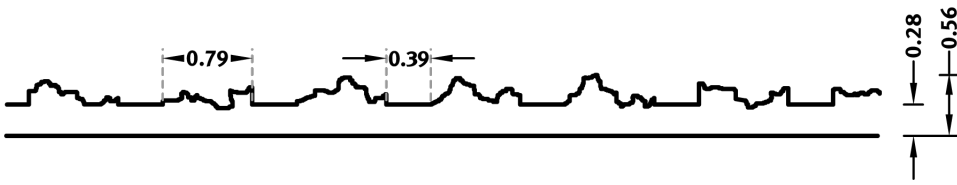

US FORMLINER HEADQUARTERS

Do you have a question about our products
and would like to get in touch? You can call us
on the following number:

706.549.6787

US Formliner Inc.

370 Commerce Blvd.

Athens GA 30606

USA

Phone: 706.549.6787

www.reckli.com/en/usa/