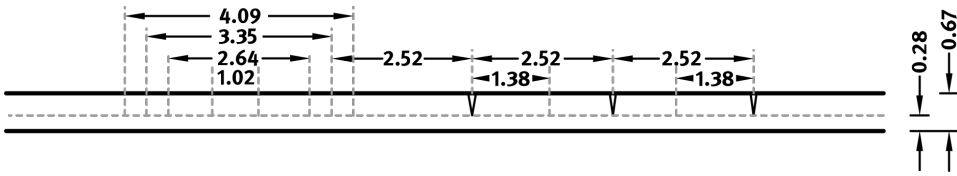

US FORMLINER HEADQUARTERS

Do you have a question about our products
and would like to get in touch? You can call us
on the following number:

706.549.6787

US Formliner Inc.
370 Commerce Blvd.
Athens GA 30606
USA
Phone: 706.549.6787
www.reckli.com/en/usa/