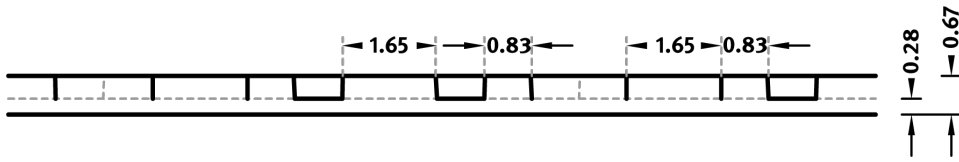

US FORMLINER HEADQUARTERS

Do you have a question about our products
and would like to get in touch? You can call us
on the following number:

706.549.6787

US Formliner Inc.

370 Commerce Blvd.

Athens GA 30606

USA

Phone: 706.549.6787

www.reckli.com/en/usa/