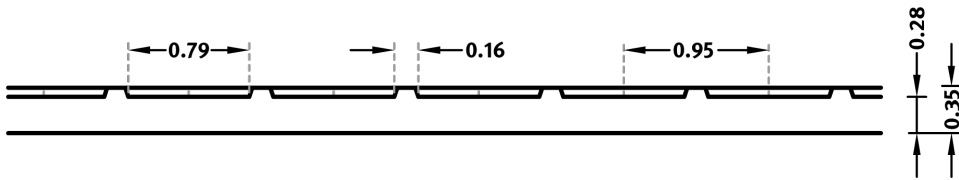

US FORMLINER HEADQUARTERS

Do you have a question about our products
and would like to get in touch? You can call us
on the following number:

706.549.6787

US Formliner Inc.

370 Commerce Blvd.

Athens GA 30606

USA

Phone: 706.549.6787

www.reckli.com/en/usa/