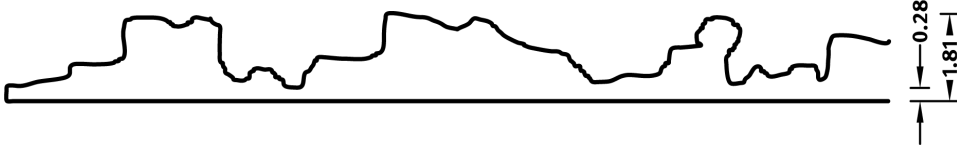

US FORMLINER HEADQUARTERS

Do you have a question about our products
and would like to get in touch? You can call us
on the following number:

706.549.6787

US Formliner Inc.

370 Commerce Blvd.

Athens GA 30606

USA

Phone: 706.549.6787

www.reckli.com/en/usa/