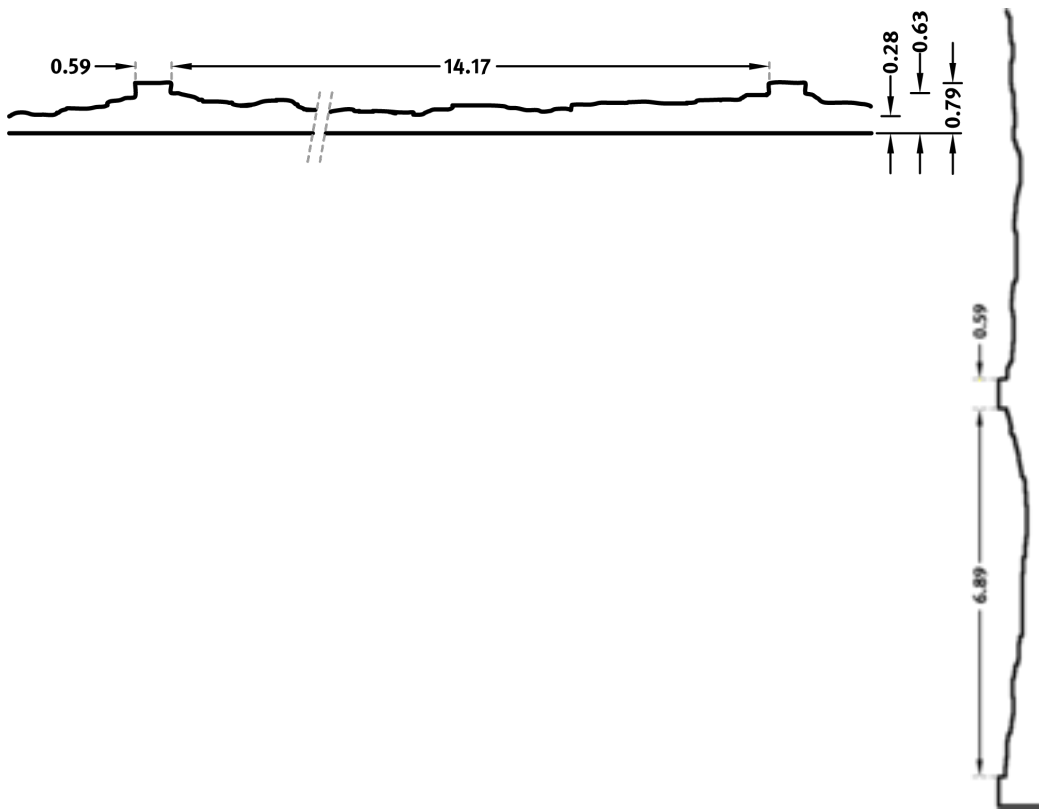

US FORMLINER HEADQUARTERS

Do you have a question about our products and would like to get in touch? You can call us on the following number:

706.549.6787

US Formliner Inc.
370 Commerce Blvd.
Athens GA 30606
USA
Phone: 706.549.6787
www.reckli.com/en/usa/