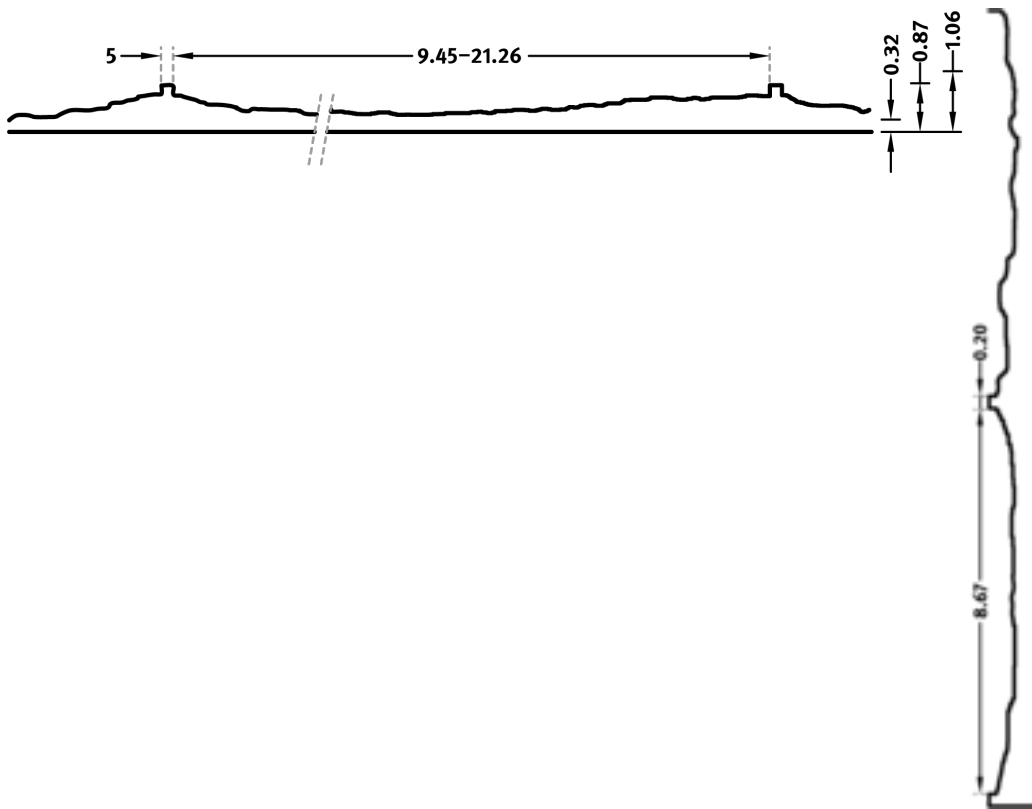

US FORMLINER HEADQUARTERS

Do you have a question about our products and would like to get in touch? You can call us on the following number:

706.549.6787

US Formliner Inc.
370 Commerce Blvd.
Athens GA 30606
USA
Phone: 706.549.6787
www.reckli.com/en/usa/