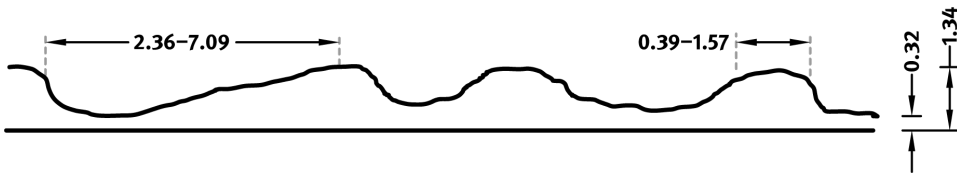

US FORMLINER HEADQUARTERS

Do you have a question about our products
and would like to get in touch? You can call us
on the following number:

706.549.6787

US Formliner Inc.
370 Commerce Blvd.
Athens GA 30606
USA
Phone: 706.549.6787
www.reckli.com/en/usa/