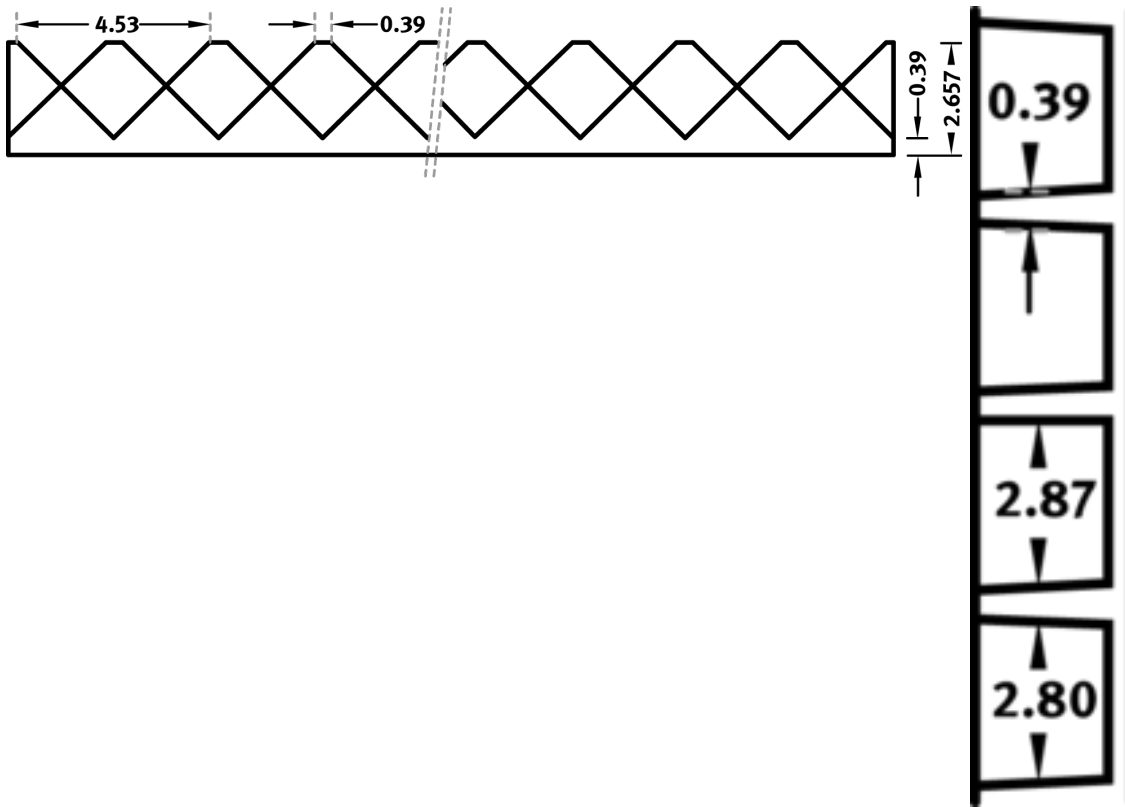

US FORMLINER HEADQUARTERS

Do you have a question about our products
and would like to get in touch? You can call us
on the following number:

706.549.6787

US Formliner Inc.
370 Commerce Blvd.
Athens GA 30606
USA
Phone: 706.549.6787
www.reckli.com/en/usa/