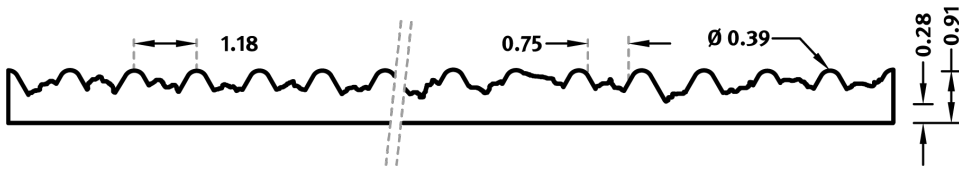

US FORMLINER HEADQUARTERS

Do you have a question about our products
and would like to get in touch? You can call us
on the following number:

706.549.6787

US Formliner Inc.
370 Commerce Blvd.
Athens GA 30606
USA
Phone: 706.549.6787
www.reckli.com/en/usa/