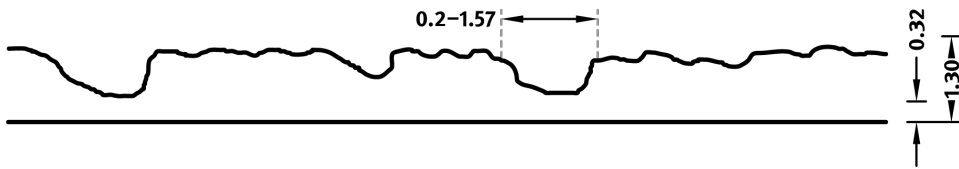

US FORMLINER HEADQUARTERS

Do you have a question about our products
and would like to get in touch? You can call us
on the following number:

706.549.6787

US Formliner Inc.
370 Commerce Blvd.
Athens GA 30606
USA
Phone: 706.549.6787
www.reckli.com/en/usa/