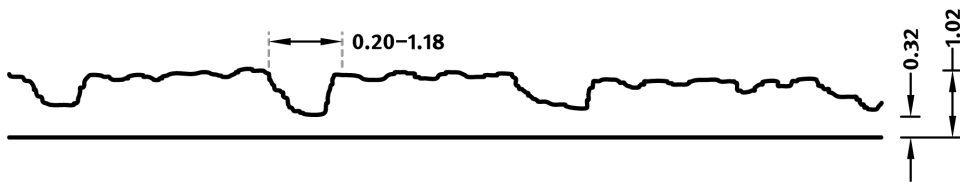

US FORMLINER HEADQUARTERS

Do you have a question about our products
and would like to get in touch? You can call us
on the following number:

706.549.6787

US Formliner Inc.

370 Commerce Blvd.

Athens GA 30606

USA

Phone: 706.549.6787

www.reckli.com/en/usa/