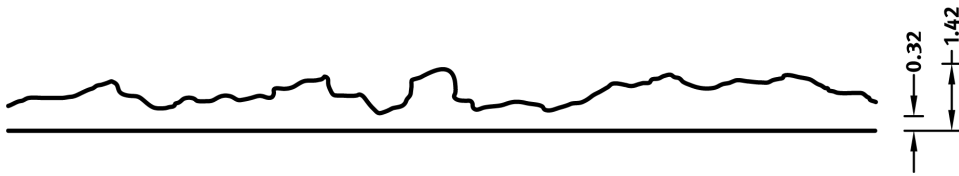

US FORMLINER HEADQUARTERS

Do you have a question about our products
and would like to get in touch? You can call us
on the following number:

706.549.6787

US Formliner Inc.
370 Commerce Blvd.
Athens GA 30606
USA
Phone: 706.549.6787
www.reckli.com/en/usa/