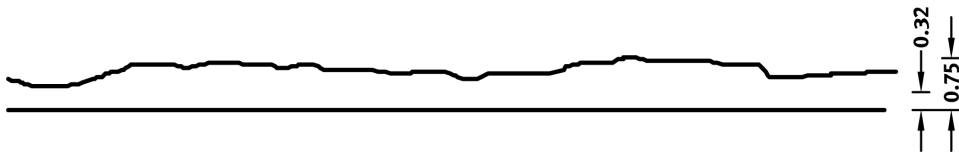

US FORMLINER HEADQUARTERS

Do you have a question about our products
and would like to get in touch? You can call us
on the following number:

706.549.6787

US Formliner Inc.

370 Commerce Blvd.

Athens GA 30606

USA

Phone: 706.549.6787

www.reckli.com/en/usa/