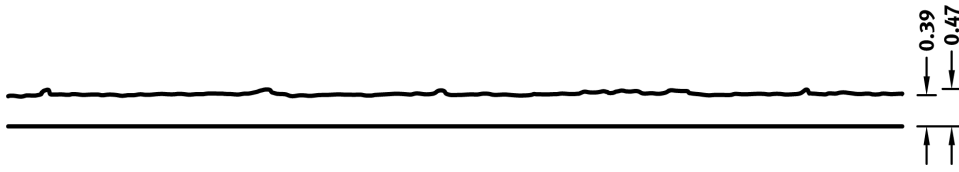

US FORMLINER HEADQUARTERS

Do you have a question about our products
and would like to get in touch? You can call us
on the following number:

706.549.6787

US Formliner Inc.
370 Commerce Blvd.
Athens GA 30606
USA
Phone: 706.549.6787
www.reckli.com/en/usa/