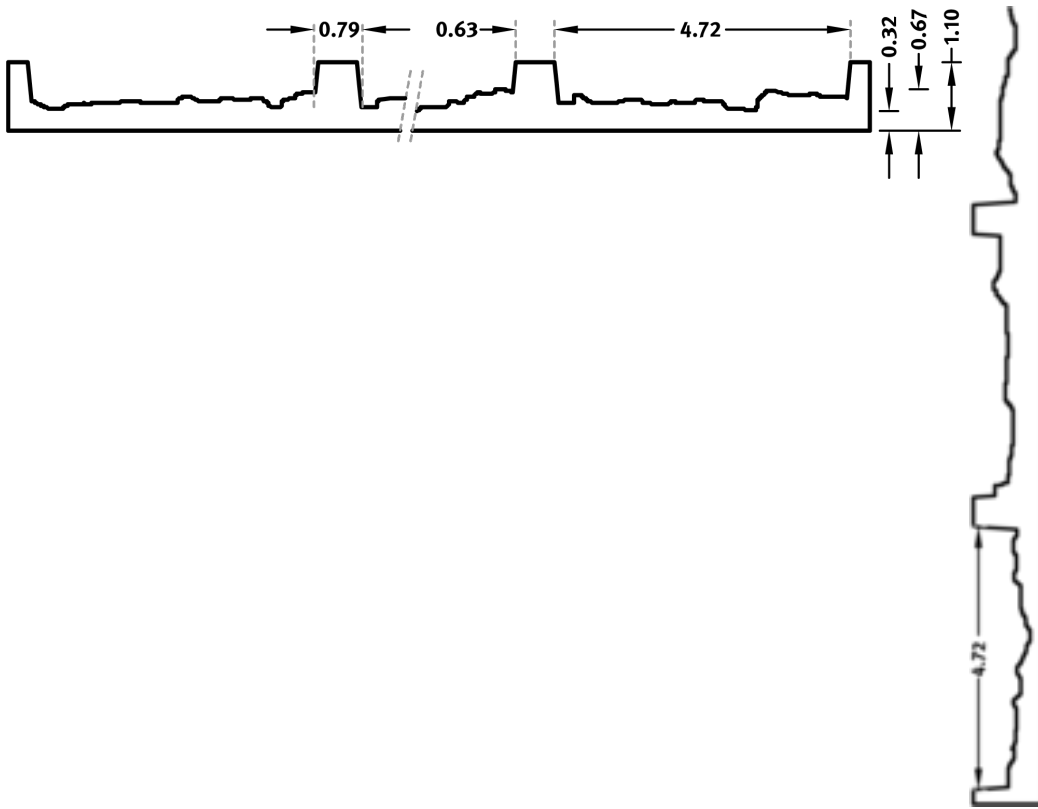

US FORMLINER HEADQUARTERS

Do you have a question about our products
and would like to get in touch? You can call us
on the following number:

706.549.6787

US Formliner Inc.
370 Commerce Blvd.
Athens GA 30606
USA
Phone: 706.549.6787
www.reckli.com/en/usa/