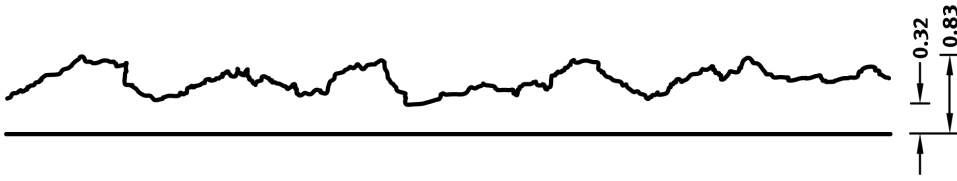

US FORMLINER HEADQUARTERS

Do you have a question about our products
and would like to get in touch? You can call us
on the following number:

706.549.6787

US Formliner Inc.

370 Commerce Blvd.

Athens GA 30606

USA

Phone: 706.549.6787

www.reckli.com/en/usa/