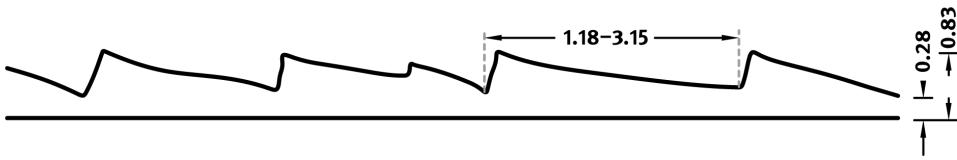

US FORMLINER HEADQUARTERS

Do you have a question about our products
and would like to get in touch? You can call us
on the following number:

706.549.6787

US Formliner Inc.
370 Commerce Blvd.
Athens GA 30606
USA
Phone: 706.549.6787
www.reckli.com/en/usa/