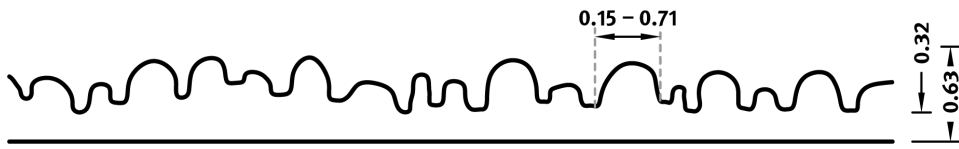

US FORMLINER HEADQUARTERS

Do you have a question about our products
and would like to get in touch? You can call us
on the following number:

706.549.6787

US Formliner Inc.
370 Commerce Blvd.
Athens GA 30606
USA
Phone: 706.549.6787
www.reckli.com/en/usa/