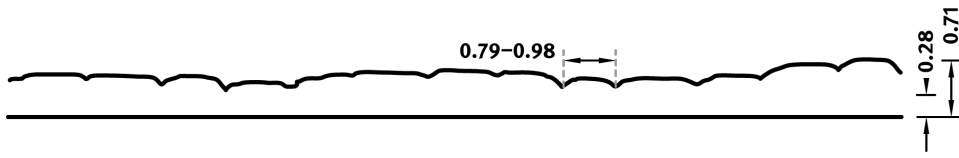

US FORMLINER HEADQUARTERS

Do you have a question about our products
and would like to get in touch? You can call us
on the following number:

706.549.6787

US Formliner Inc.
370 Commerce Blvd.
Athens GA 30606
USA
Phone: 706.549.6787
www.reckli.com/en/usa/