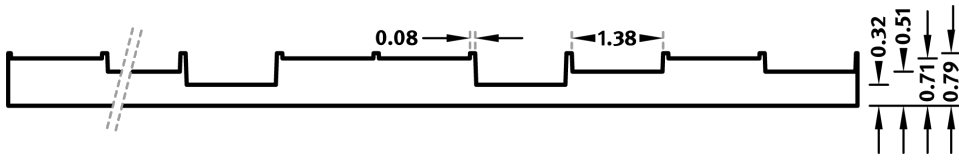

US FORMLINER HEADQUARTERS

Do you have a question about our products
and would like to get in touch? You can call us
on the following number:

706.549.6787

US Formliner Inc.
370 Commerce Blvd.
Athens GA 30606
USA
Phone: 706.549.6787
www.reckli.com/en/usa/