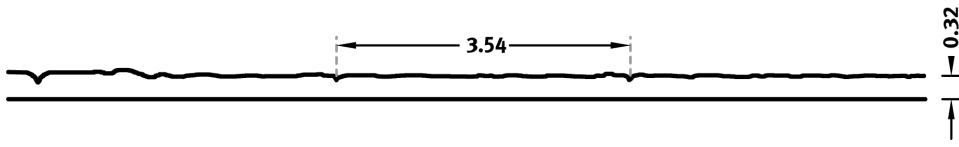

US FORMLINER HEADQUARTERS

Do you have a question about our products
and would like to get in touch? You can call us
on the following number:

706.549.6787

US Formliner Inc.
370 Commerce Blvd.
Athens GA 30606
USA
Phone: 706.549.6787
www.reckli.com/en/usa/