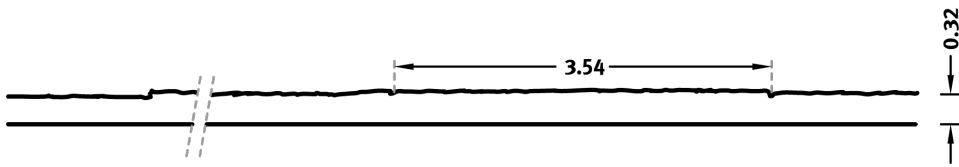

RECKLI 2/21 ALLER

A wood pattern with evenly placed board and a roughened, unfinished surface.

DIMENSIONS

Uses	Dimensions (in)	Order Number
100	▲ 208.66 ^{flex} × ► 149.61 ^{flex}	C 2021
10	-	

flex

Formliners labeled as Flex specify the maximal dimensions that they are available in. Any dimension below this value can be chosen freely.

fix

The formliners labeled as Fix can only be delivered in the specified dimension.

uses

We guarantee 100 uses for molds of series C, 50 uses of series A, 10 uses of series E.

US FORMLINER HEADQUARTERS

Do you have a question about our products
and would like to get in touch? You can call us
on the following number: