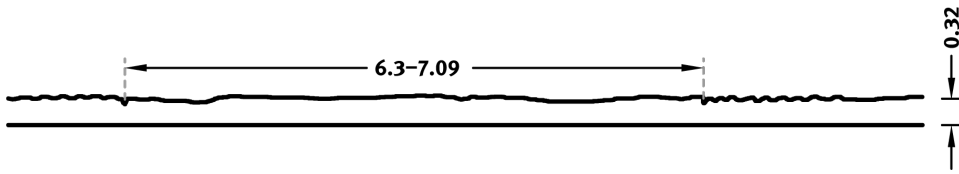

US FORMLINER HEADQUARTERS

Do you have a question about our products
and would like to get in touch? You can call us
on the following number:

706.549.6787

US Formliner Inc.
370 Commerce Blvd.
Athens GA 30606
USA
Phone: 706.549.6787
www.reckli.com/en/usa/