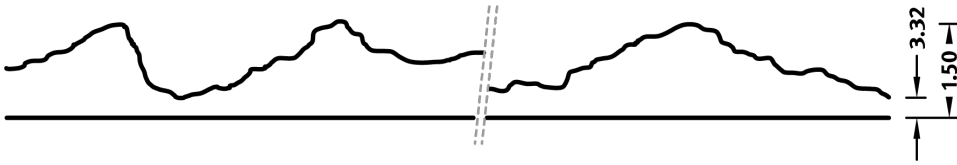

US FORMLINER HEADQUARTERS

Do you have a question about our products
and would like to get in touch? You can call us
on the following number:

706.549.6787

US Formliner Inc.
370 Commerce Blvd.
Athens GA 30606
USA
Phone: 706.549.6787
www.reckli.com/en/usa/