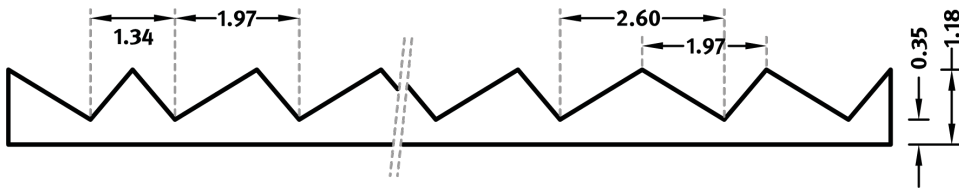

US FORMLINER HEADQUARTERS

Do you have a question about our products
and would like to get in touch? You can call us
on the following number:

706.549.6787

US Formliner Inc.
370 Commerce Blvd.
Athens GA 30606
USA
Phone: 706.549.6787
www.reckli.com/en/usa/