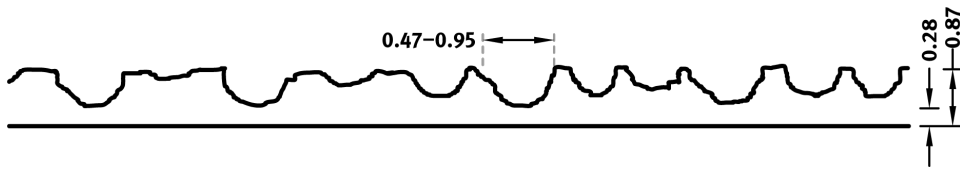

US FORMLINER HEADQUARTERS

Do you have a question about our products
and would like to get in touch? You can call us
on the following number:

706.549.6787

US Formliner Inc.
370 Commerce Blvd.
Athens GA 30606
USA
Phone: 706.549.6787
www.reckli.com/en/usa/