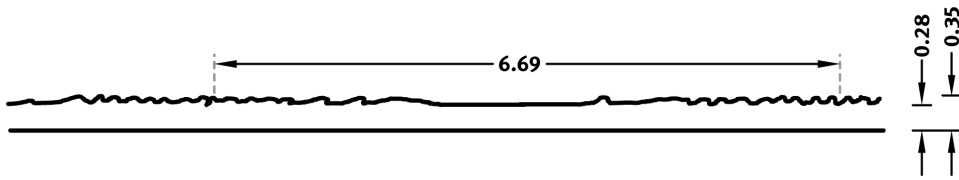

RECKLI 2/24 DONAU (BUTTED JOINT BOARDS)

A vertically running wood pattern with evident grains and prominent tree-rings. The relief-like pattern creates a clear color shading. The boards are 6.5" wide.

DIMENSIONS

Uses	Dimensions (in)	Order Number
100	▲ 334.65 ^{flex} × ► 149.61 ^{flex}	C 2024
10	-	

flex

Formliners labeled as Flex specify the maximal dimensions that they are available in. Any dimension below this value can be chosen freely.

fix

The formliners labeled as Fix can only be delivered in the specified dimension.

uses

We guarantee 100 uses for molds of series C, 50 uses of series A, 10 uses of series E.

US FORMLINER HEADQUARTERS

Do you have a question about our products
and would like to get in touch? You can call us
on the following number: