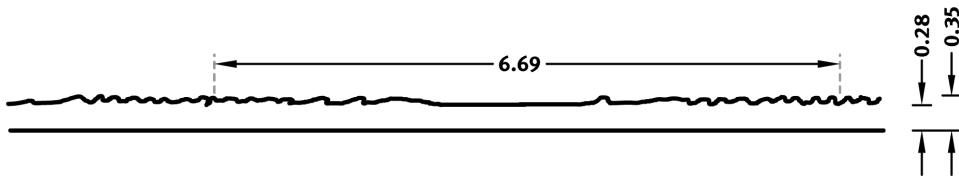

US FORMLINER HEADQUARTERS

Do you have a question about our products
and would like to get in touch? You can call us
on the following number:

706.549.6787

US Formliner Inc.
370 Commerce Blvd.
Athens GA 30606
USA
Phone: 706.549.6787
www.reckli.com/en/usa/