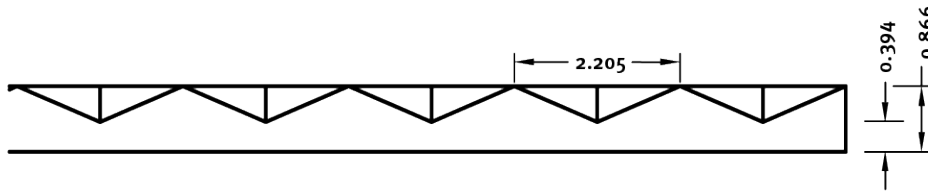

US FORMLINER HEADQUARTERS

Do you have a question about our products
and would like to get in touch? You can call us
on the following number:

706.549.6787

US Formliner Inc.
370 Commerce Blvd.
Athens GA 30606
USA
Phone: 706.549.6787
www.reckli.com/en/usa/