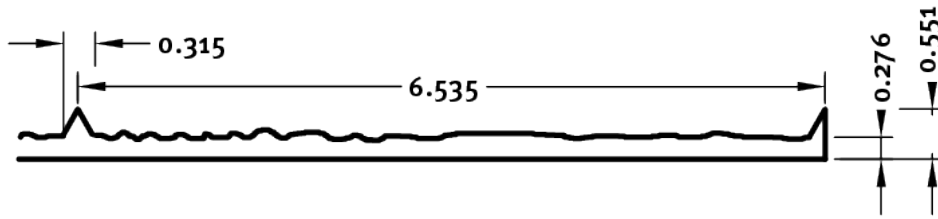

US FORMLINER HEADQUARTERS

Do you have a question about our products
and would like to get in touch? You can call us
on the following number:

706.549.6787

US Formliner Inc.
370 Commerce Blvd.
Athens GA 30606
USA
Phone: 706.549.6787
www.reckli.com/en/usa/