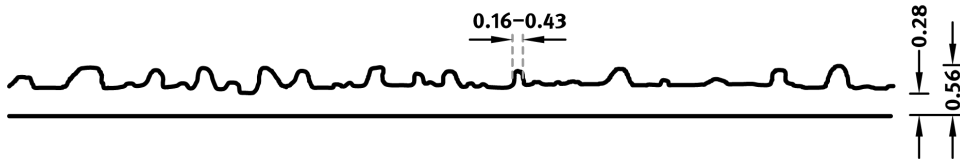

US FORMLINER HEADQUARTERS

Do you have a question about our products
and would like to get in touch? You can call us
on the following number:

706.549.6787

US Formliner Inc.
370 Commerce Blvd.
Athens GA 30606
USA
Phone: 706.549.6787
www.reckli.com/en/usa/