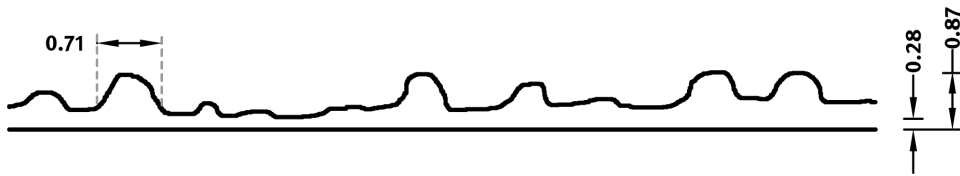

US FORMLINER HEADQUARTERS

Do you have a question about our products
and would like to get in touch? You can call us
on the following number:

706.549.6787

US Formliner Inc.
370 Commerce Blvd.
Athens GA 30606
USA
Phone: 706.549.6787
www.reckli.com/en/usa/