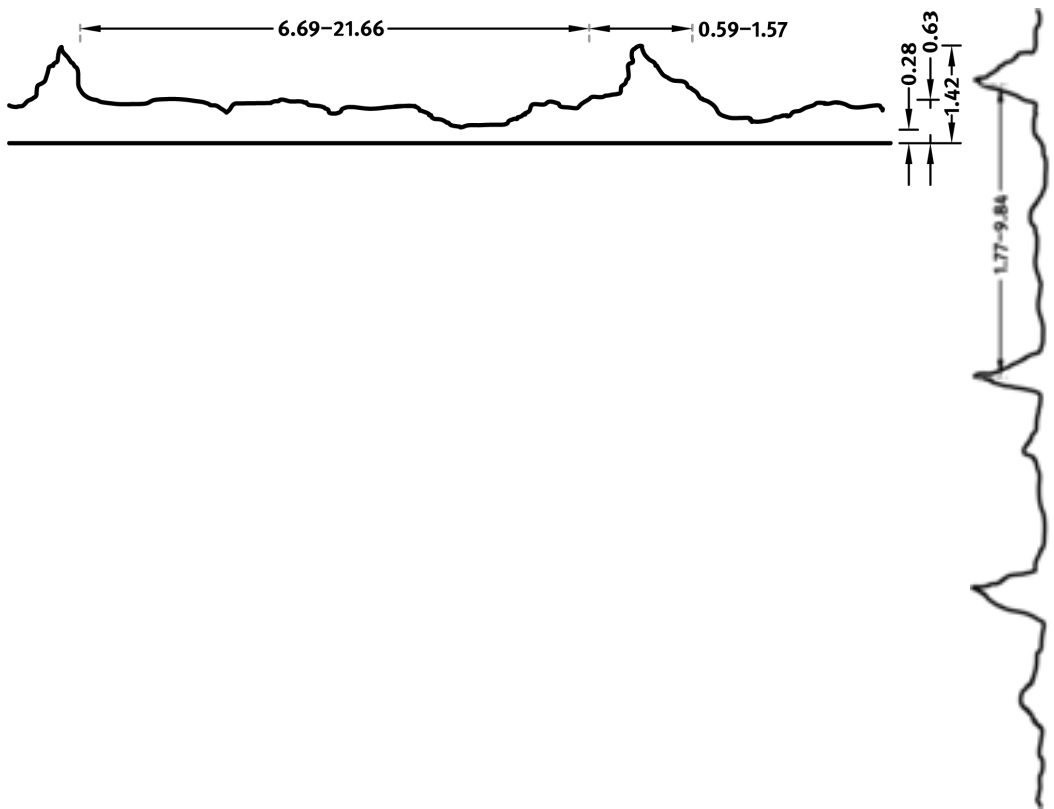

US FORMLINER HEADQUARTERS

Do you have a question about our products
and would like to get in touch? You can call us
on the following number:

706.549.6787

US Formliner Inc.
370 Commerce Blvd.
Athens GA 30606
USA
Phone: 706.549.6787
www.reckli.com/en/usa/