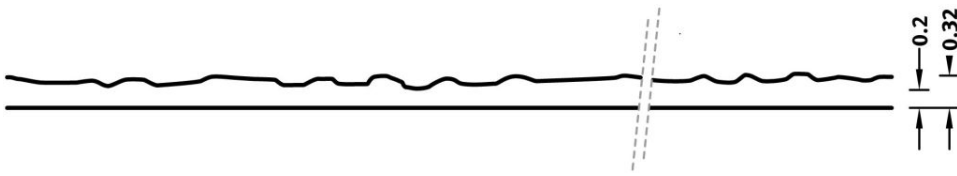

US FORMLINER HEADQUARTERS

Do you have a question about our products
and would like to get in touch? You can call us
on the following number:

706.549.6787

US Formliner Inc.
370 Commerce Blvd.
Athens GA 30606
USA
Phone: 706.549.6787
www.reckli.com/en/usa/