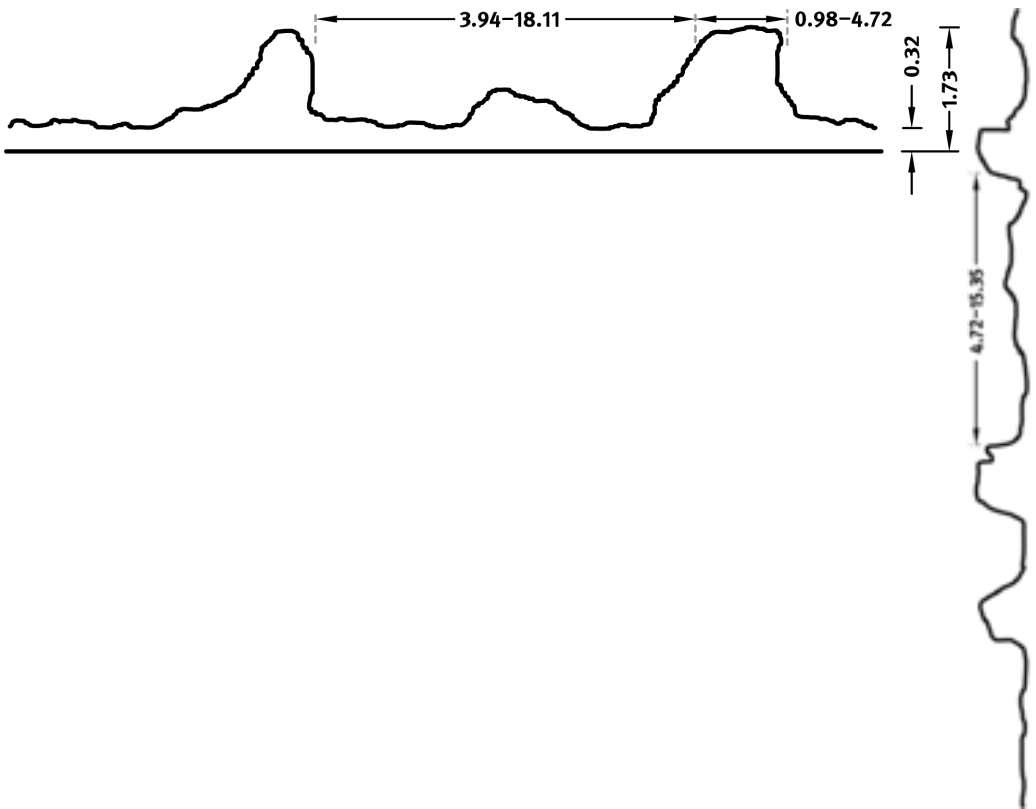

US FORMLINER HEADQUARTERS

Do you have a question about our products and would like to get in touch? You can call us on the following number:

706.549.6787

US Formliner Inc.
370 Commerce Blvd.
Athens GA 30606
USA
Phone: 706.549.6787
www.reckli.com/en/usa/