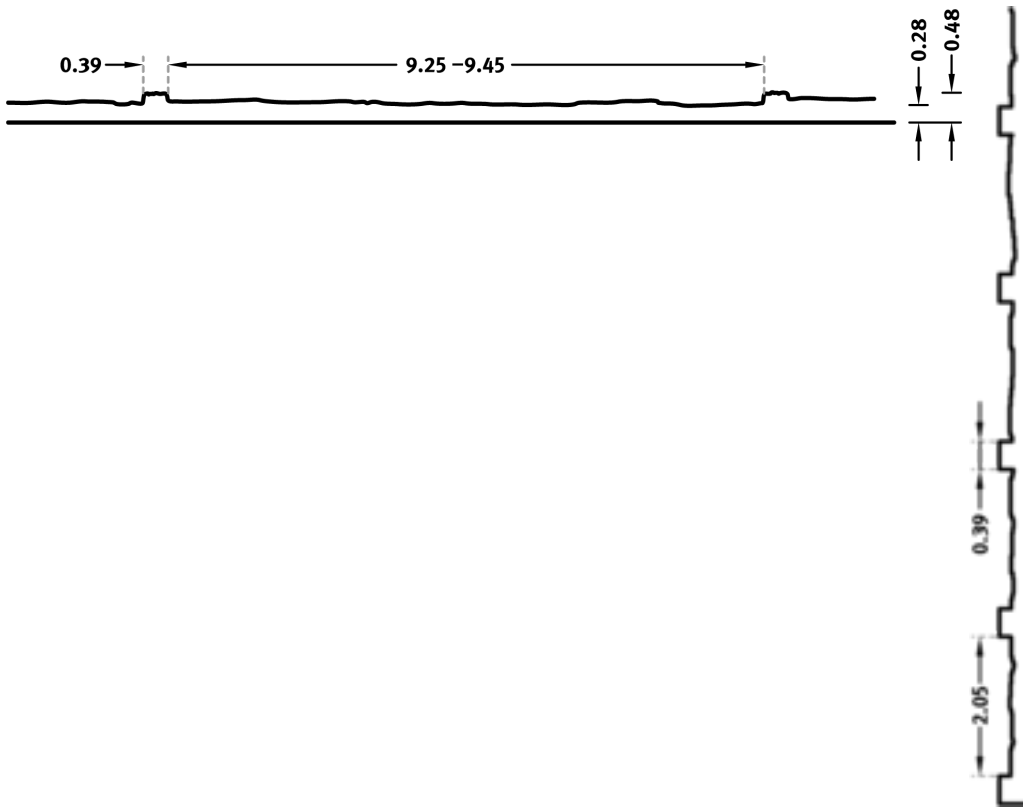

US FORMLINER HEADQUARTERS

Do you have a question about our products
and would like to get in touch? You can call us
on the following number:

706.549.6787

US Formliner Inc.
370 Commerce Blvd.
Athens GA 30606
USA
Phone: 706.549.6787
www.reckli.com/en/usa/