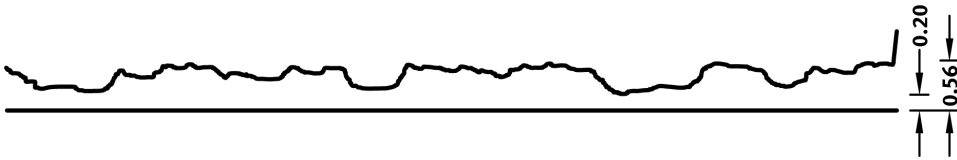

US FORMLINER HEADQUARTERS

Do you have a question about our products
and would like to get in touch? You can call us
on the following number:

706.549.6787

US Formliner Inc.

370 Commerce Blvd.

Athens GA 30606

USA

Phone: 706.549.6787

www.reckli.com/en/usa/