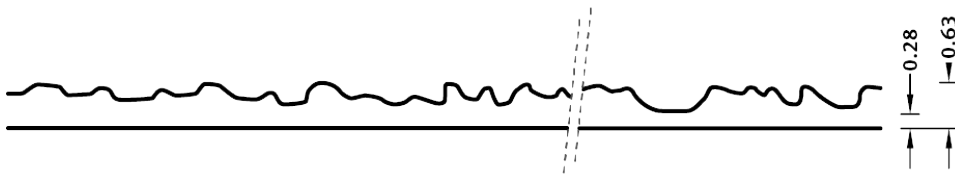

US FORMLINER HEADQUARTERS

Do you have a question about our products
and would like to get in touch? You can call us
on the following number:

706.549.6787

US Formliner Inc.
370 Commerce Blvd.
Athens GA 30606
USA
Phone: 706.549.6787
www.reckli.com/en/usa/