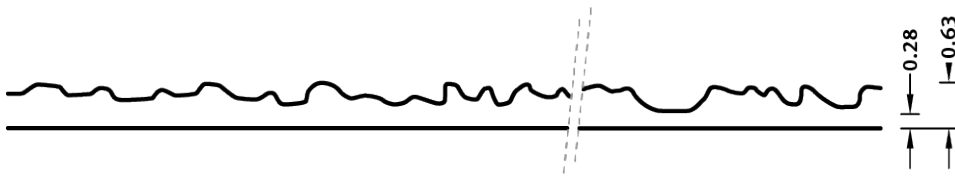

US FORMLINER HEADQUARTERS

Do you have a question about our products
and would like to get in touch? You can call us
on the following number:

706.549.6787

US Formliner Inc.
370 Commerce Blvd.
Athens GA 30606
USA
Phone: 706.549.6787
www.reckli.com/en/usa/