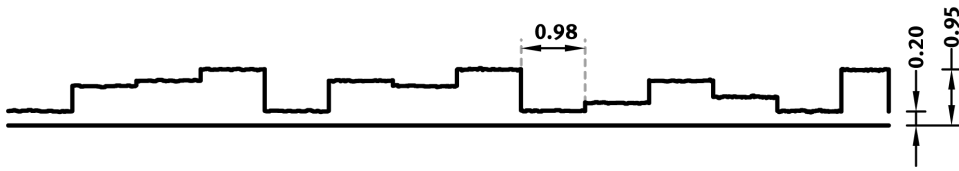

US FORMLINER HEADQUARTERS

Do you have a question about our products
and would like to get in touch? You can call us
on the following number:

706.549.6787

US Formliner Inc.
370 Commerce Blvd.
Athens GA 30606
USA
Phone: 706.549.6787
www.reckli.com/en/usa/