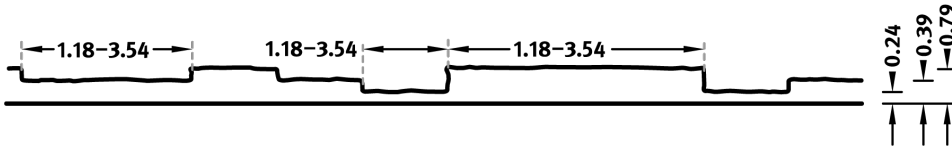

US FORMLINER HEADQUARTERS

Do you have a question about our products
and would like to get in touch? You can call us
on the following number:

706.549.6787

US Formliner Inc.

370 Commerce Blvd.

Athens GA 30606

USA

Phone: 706.549.6787

www.reckli.com/en/usa/