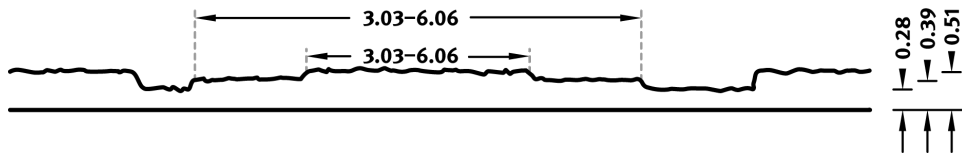

US FORMLINER HEADQUARTERS

Do you have a question about our products
and would like to get in touch? You can call us
on the following number:

706.549.6787

US Formliner Inc.
370 Commerce Blvd.
Athens GA 30606
USA
Phone: 706.549.6787
www.reckli.com/en/usa/