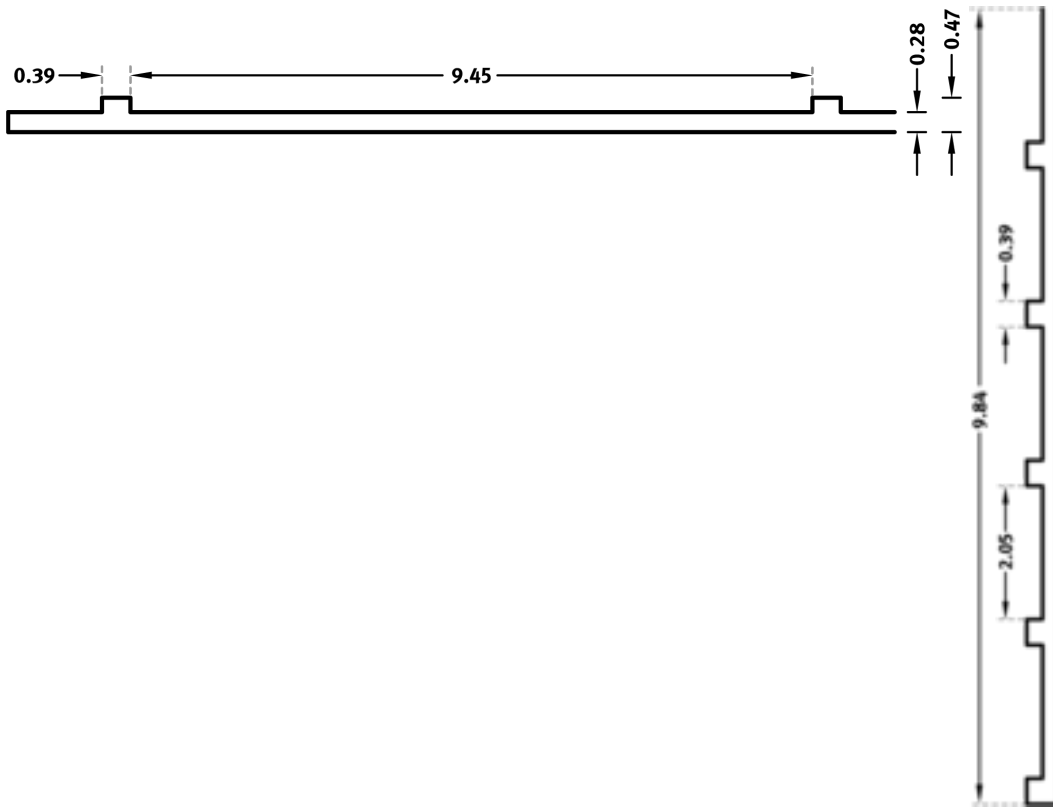

US FORMLINER HEADQUARTERS

Do you have a question about our products
and would like to get in touch? You can call us
on the following number:

706.549.6787

US Formliner Inc.
370 Commerce Blvd.
Athens GA 30606
USA
Phone: 706.549.6787
www.reckli.com/en/usa/