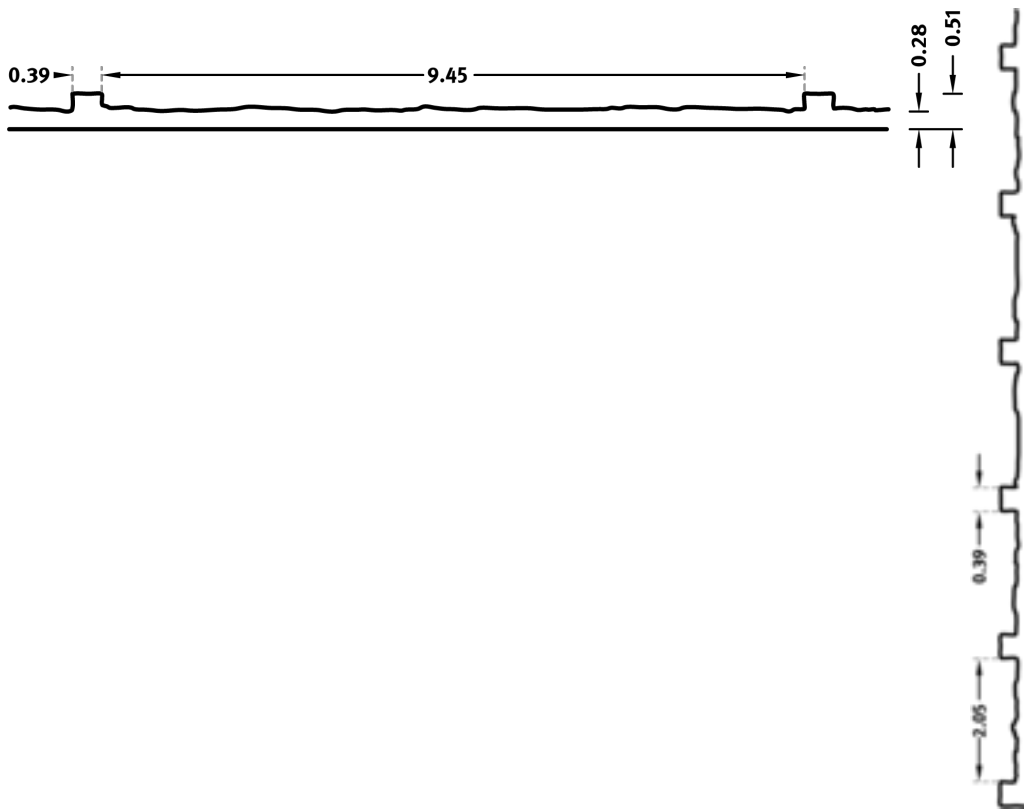

US FORMLINER HEADQUARTERS

Do you have a question about our products
and would like to get in touch? You can call us
on the following number:

706.549.6787

US Formliner Inc.
370 Commerce Blvd.
Athens GA 30606
USA
Phone: 706.549.6787
www.reckli.com/en/usa/