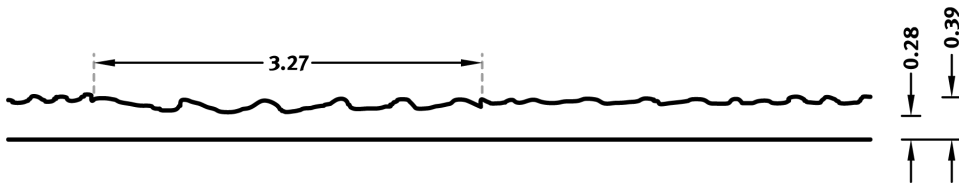

US FORMLINER HEADQUARTERS

Do you have a question about our products
and would like to get in touch? You can call us
on the following number:

706.549.6787

US Formliner Inc.
370 Commerce Blvd.
Athens GA 30606
USA
Phone: 706.549.6787
www.reckli.com/en/usa/